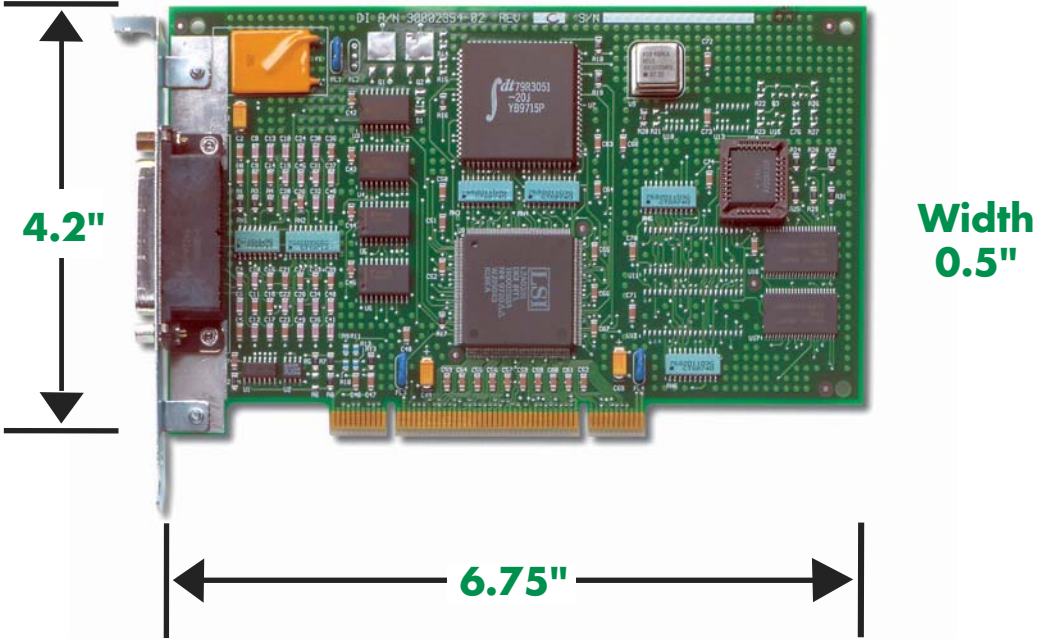

AccelePort Xem Product Dimensions

AccelePort Xem - Host adapter (High Profile)

AccelePort Xem - Host adapter (Low Profile)

PORTS/Xem - 8-port DB-25 RS-232 module

PORTS/Xem - 8-port RJ-45 RS-232 module

PORTS/Xem - 16-port RJ-45 RS-232 module

PORTS/Xem - 16-port DB-25 RS-232 module

PORTS/Xem - 16-port RJ-45 RS-232 rack

PORTS/Xem - 16-port DB-25 RS-422 module

AccelePort Xem - Host adapter (High Profile) (77000455)

AccelePort Xem - Host adapter (Low Profile) (77000877)