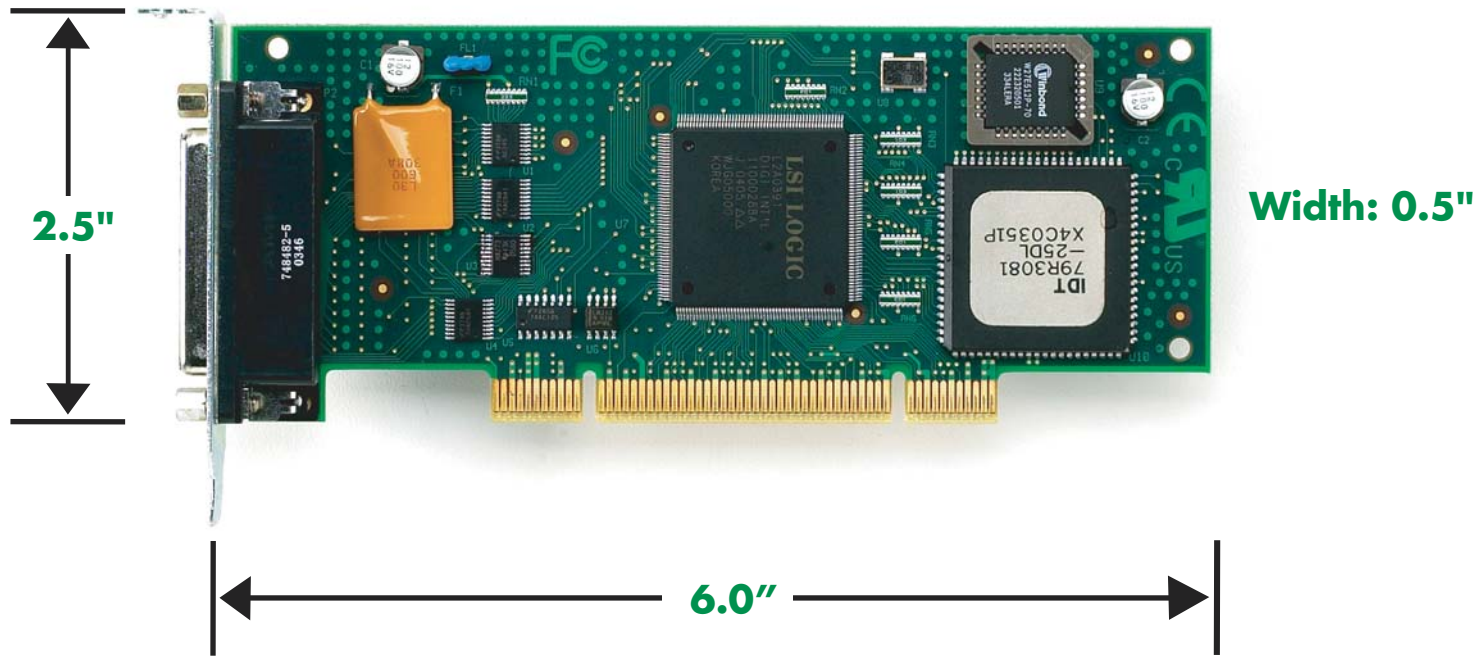

AccelePort Xem Product Dimensions

AccelePort Xem - Host adapter (High Profile)

AccelePort Xem - Host adapter (Low Profile)

PORTS/Xem - 8-port DB-25 RS-232 module

PORTS/Xem - 8-port RJ-45 RS-232 module

PORTS/Xem - 16-port RJ-45 RS-232 module

PORTS/Xem - 16-port DB-25 RS-232 module

PORTS/Xem - 16-port RJ-45 RS-232 rack

PORTS/Xem - 16-port DB-25 RS-422 module

AccelePort Xem - Host adapter (High Profile) (77000455)

AccelePort Xem - Host adapter (Low Profile) (77000877)