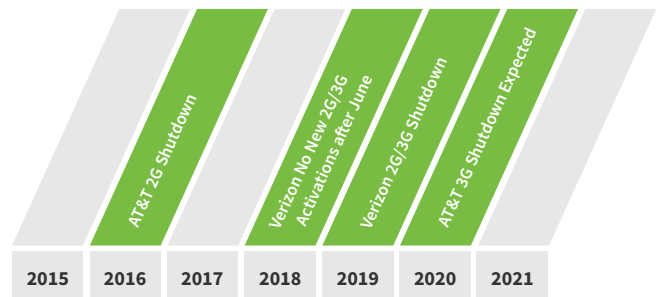

THE TIME TO START PLANNING IS NOW.

That's why Digi is offering six months of free usage when you purchase a 2-year Digi Remote Manager® contract to help you through the LTE migration process.

If you have a large number of devices that require replacement, who better to help you through it than Digi? We have the connectivity expertise, the software platform and the hardware that will make your LTE migration go smoother and easier. How is your plan coming?