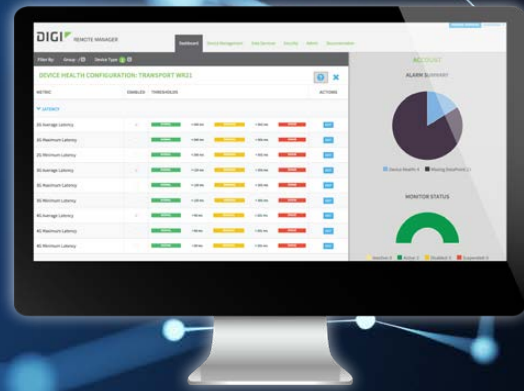

KEEP YOUR LTE MIGRATION ROLLING WITHOUT ANOTHER COSTLY TRUCK ROLL

Meet Digi Remote Manager – Your key to a successful LTE migration.

Your First 6 Months are FREE!*

Now you can monitor, manage and control your new Digi 4G LTE TransPort® routers from a single, secure platform. Keep your 2G/3G migration schedule on track by monitoring the status and location of all your remote digital assets, old and new, as they are being replaced.