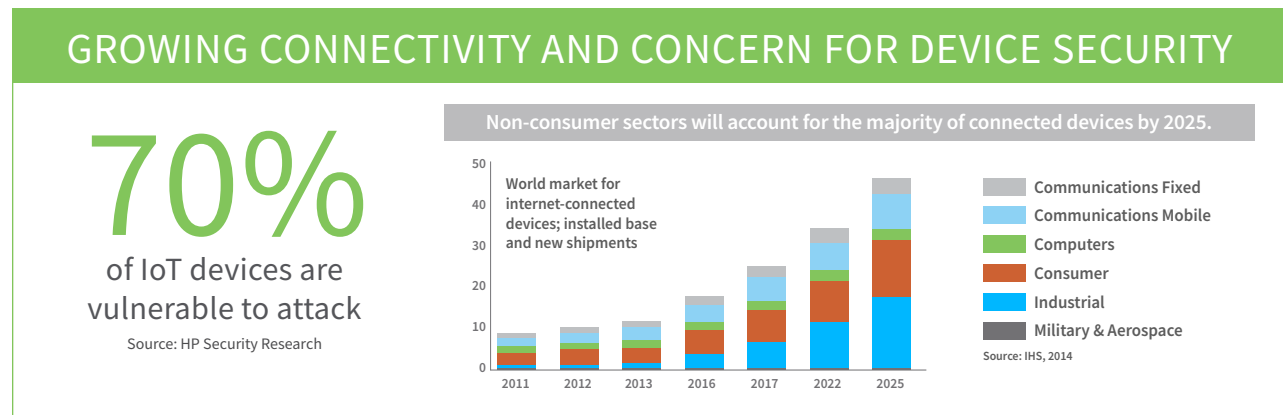

Rely on Digi TrustFence to help bring connected products to market faster, smarter and more secure.

Digi TrustFence is the security framework for Digi ConnectCore® 6UL and Digi ConnectCore 6 system-on-module solutions. The built-in security of Digi TrustFence gives you immediate access to critical features including secure connections, authenticated boot, encrypted data storage, access-controlled ports, secure software updates, and seamless integration of the dedicated on-module Secure Element (SE).

Simplify building secure connected products with Digi TrustFence.

Let Digi TrustFence handle security for you with a full range of built-in features including:

- **Secure Boot**
  Ensures only signed software images can run on a device
- **Encrypted Storage**
  Local file system encryption keeps internal device data safe
- **Protected Ports**
  Access-controlled internal and external ports prevent unwanted “back doors”
- **Device Identity**
  Root of trust, certificate management, and secure key storage identity protection
- **Device Integrity**
  Tamper-proofing and device-integrity monitoring with low-power support protect against physical intrusion
- **Secure Connections**
  Enterprise-level data encryption for wired and wireless network privacy
- **Life-cycle Longevity**
  Rely on a Digi-maintained future-proof platform architecture

For more information about Digi TrustFence, visit www.digi.com/trustfence

www.digi.com

877-912-3444 | 952-912-3444