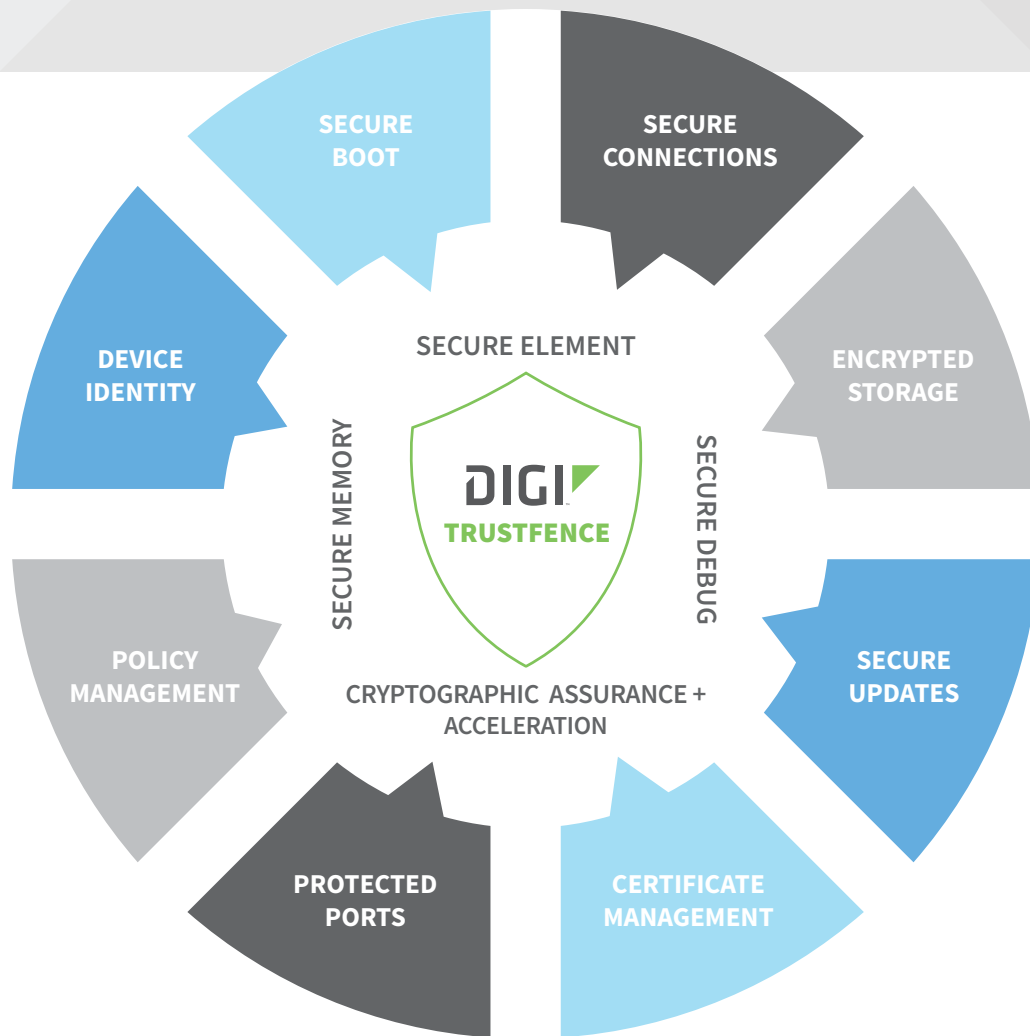

DIGI TRUSTFENCE™

START WITH BUILT-IN SECURITY.

Fully integrated device security – tested and ready for your next idea.

Embedded security is a critical design component for a growing number of connected IoT applications and devices. Evolving technology and network connectivity expose device manufacturers to significant new security risks and engineering challenges.

Digi TrustFence™ provides a tested and fully integrated Linux security framework designed for the long product life cycle of embedded devices. Now you can jump ahead of the complexity of device security with a module platform designed for security from the start.

Digi offers the industry's only built-in device security framework for the Digi ConnectCore 6 for i.MX6UL and Digi ConnectCore 6 system-on-module solutions.

Rely on Digi TrustFence to help bring connected products to market faster, smarter and more secure.

Digi TrustFence is the security framework for Digi ConnectCore® for i.MX6UL and Digi ConnectCore 6 system-on-module solutions. The built-in security of Digi TrustFence gives you immediate access to critical features including secure connections, authenticated boot, encrypted data storage, access-controlled ports, secure software updates, and seamless integration of the dedicated on-module Secure Element (SE).