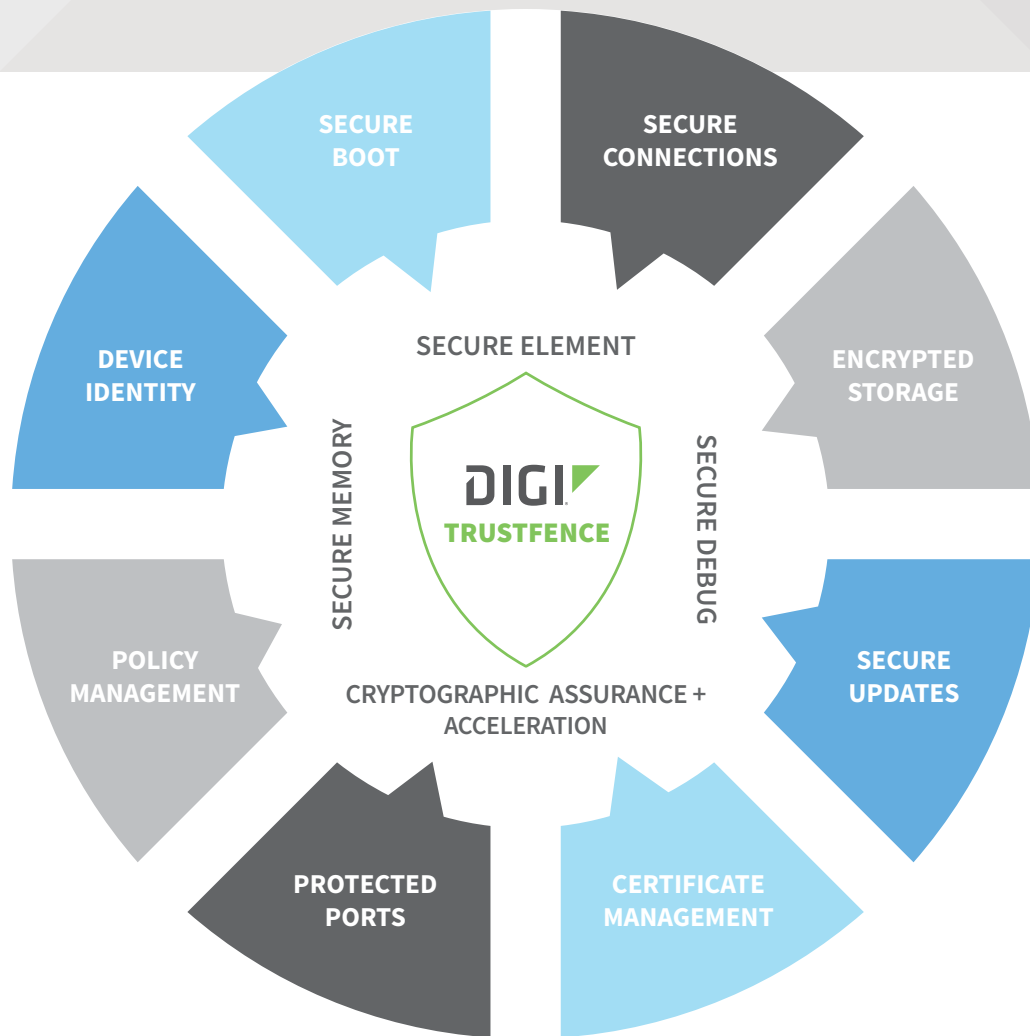

# DIGI TRUSTFENCE®

## START WITH BUILT-IN SECURITY.

### Fully integrated device security – tested and ready for your next idea.

Embedded security is a critical design component for a growing number of connected IoT applications and devices. Evolving technology and network connectivity expose device manufacturers to significant new security risks and engineering challenges.

Digi TrustFence® provides a tested and fully integrated Linux security framework designed for the long product life cycle of embedded devices. Now you can jump ahead of the complexity of device security with a module platform designed for security from the start.