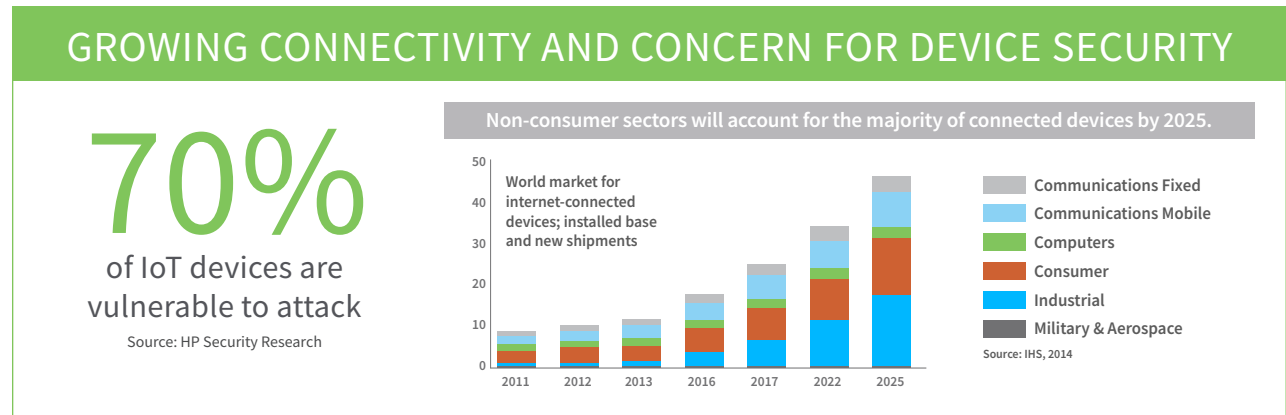

Rely on Digi TrustFence to help bring connected products to market faster, smarter and more secure.

Digi TrustFence is the security framework for Digi ConnectCore® for i.MX6UL and Digi ConnectCore 6 system-on-module solutions. The built-in security of Digi TrustFence gives you immediate access to critical features including secure connections, authenticated boot, encrypted data storage, access-controlled ports, secure software updates, and seamless integration of the dedicated on-module Secure Element (SE).

Simplify building secure connected products with Digi TrustFence.

Let Digi TrustFence handle security for you with a full range of built-in features including:

- **Secure Boot**
  Ensures only signed software images can run on a device
- **Encrypted Storage**
  Local file system encryption keeps internal device data safe
- **Protected Ports**
  Access-controlled internal and external ports prevent unwanted “back doors”
- **Device Identity**
  Root of trust, certificate management, and secure key storage identity protection
- **Device Integrity**
  Tamper-proofing and device-integrity monitoring with low-power support protect against physical intrusion
- **Secure Connections**
  Enterprise-level data encryption for wired and wireless network privacy
- **Life-cycle Longevity**
  Rely on a Digi-maintained future-proof platform architecture

For more information about Digi TrustFence, visit www.digi.com/trustfence

www.digi.com

877-912-3444 | 952-912-3444